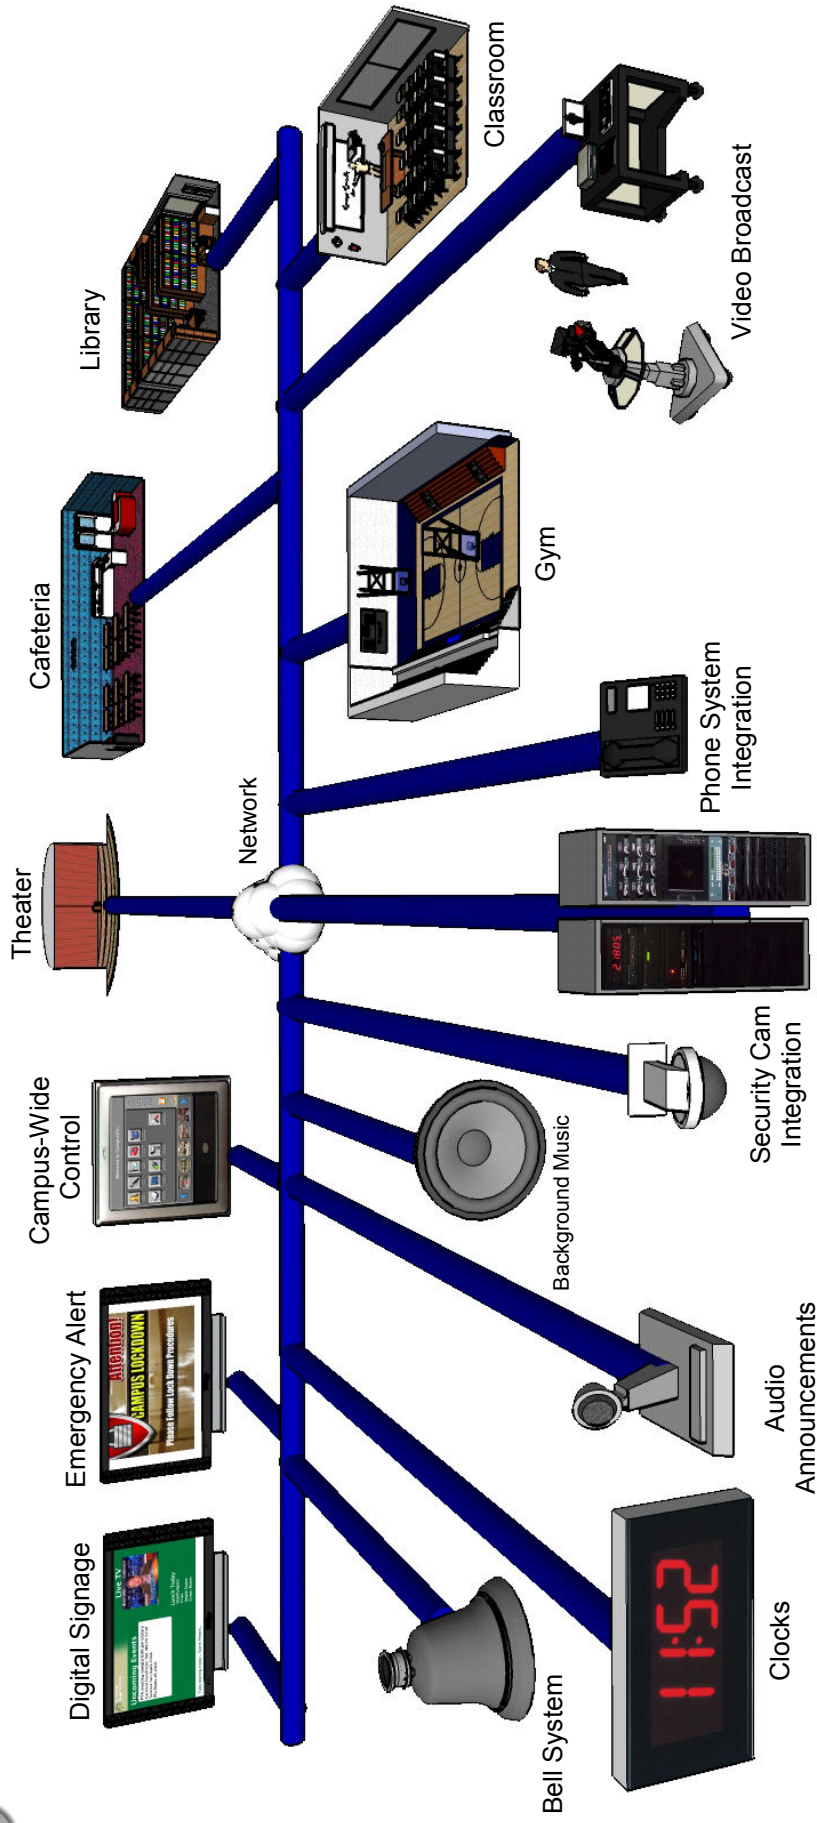

# Total Solution

6305 Preston Road, Suite 900  
 Plano TX, 75024  
 972.403.7778 office  
 972.781.1588 fax  
 info@schoolviewtech.com  
 www.schoolviewtech.com

*"The CampusSV system from SchoolView Technologies puts us at least 10 years ahead of the technology curve, providing a direct communication path to hardware devices around the school. We truly believe this is the way of the future."*

## CampusSV®

The SchoolView solution includes monitoring and intuitive control of the video projector and classroom audio. With the video delivery control module, CampusSV® provides management and control of DVD players, CATV, and satellite receivers via streaming video, sent directly from the school or district media center to the classroom video projector.