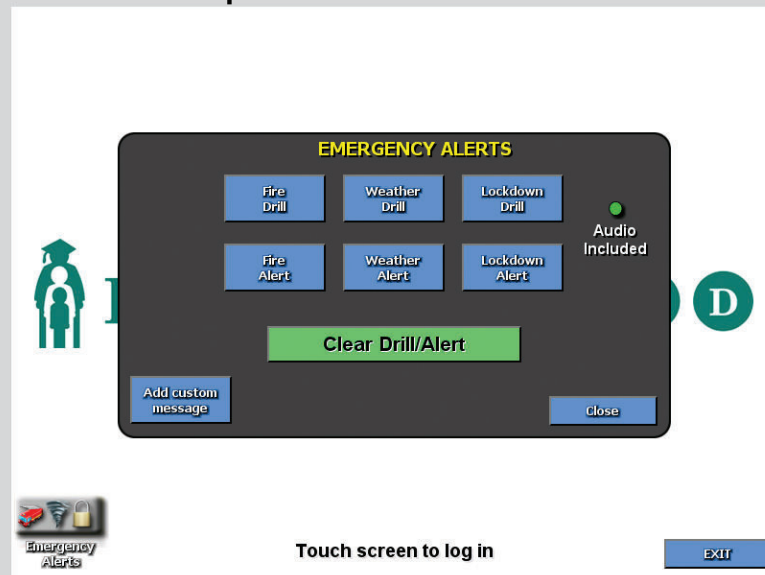

Menu for CampusSV®

Available for CampusSV®